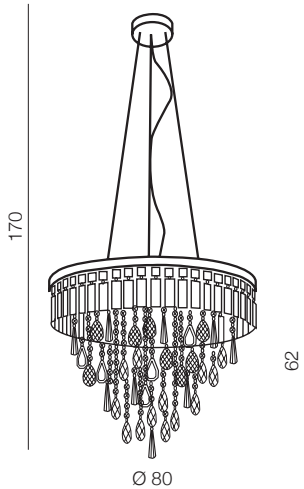

1 CHROME

2 ROSE GOLD

2 IN 1
ONE LAMP
PANDANT/TOP

62

Kalabria XL

- 1 AZ2926 (chrome)
- new** 2 AZ4905 (rose gold)

TOP/PENDANT
12x G9 Max 40W
metal/crystal