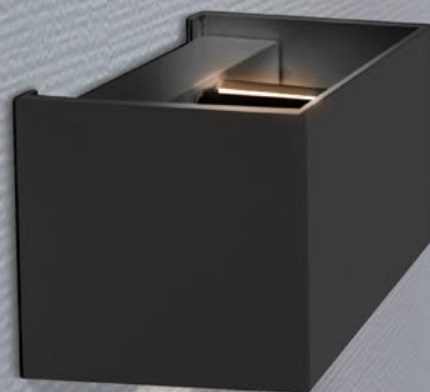

LETICIA

Leticia 1

- ❶ AZ0951 (white)
- ❷ AZ0952 (anodised gold)
- ❸ AZ2814 (black/gold)
- ❹ AZ2932 (black)

G9 1x 40W  
metal/aluminium

❶ WHITE

❷ ANODISED GOLD

❸ BLACK / GOLD

❹ BLACK

BULB NOT INCLUDED