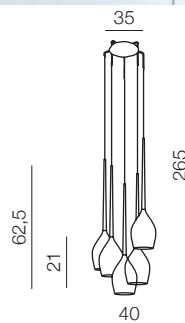

izza 1

- ① AZ0131 (shiny white)
- ② AZ0130 (shiny black)
- ③ AZ1221 (amber)
- ④ AZ1220 (olive)
- ⑤ AZ2936 (smoky)

E14 1x 50W
metal/glass

izza 4

- ① AZ0101 (shiny white)
- ② AZ0100 (shiny black)
- ③ AZ1227 (amber)
- ④ AZ1228 (olive)
- ⑤ AZ2938 (smoky)

E14 4x 50W
metal/glass

izza 5

- ① AZ0311 (shiny white)
- ② AZ0312 (shiny black)
- ③ AZ1231 (amber)
- ④ AZ1222 (olive)
- ⑤ AZ2939 (smoky)

E14 5x 50W
metal/glass

izza 8

- ① AZ0160 (shiny white)
- ② AZ0159 (shiny black)
- ③ AZ1223 (amber)
- ④ AZ1230 (olive)
- ⑤ AZ2940 (smoky)