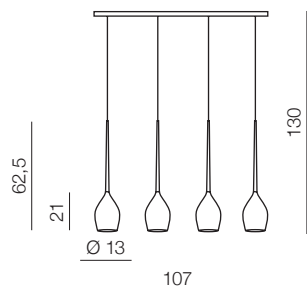

izza 1

- ① AZ0131 (shiny white)
- ② AZ0130 (shiny black)
- ③ AZ1221 (amber)
- ④ AZ1220 (olive)
- ⑤ AZ2936 (smoky)

E14 1x 50W
metal/glass

izza 4

- ① AZ0101 (shiny white)
- ② AZ0100 (shiny black)
- ③ AZ1227 (amber)
- ④ AZ1228 (olive)
- ⑤ AZ2938 (smoky)