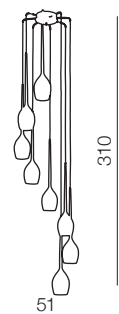

izza 1

- ① AZ0131 (shiny white)
- ② AZ0130 (shiny black)
- ③ AZ1221 (amber)
- ④ AZ1220 (olive)
- ⑤ AZ2936 (smoky)

E14 1x 50W
metal/glass

izza 4

- ① AZ0101 (shiny white)
- ② AZ0100 (shiny black)
- ③ AZ1227 (amber)
- ④ AZ1228 (olive)
- ⑤ AZ2938 (smoky)

E14 4x 50W
metal/glass

izza 5

- ① AZ0311 (shiny white)
- ② AZ0312 (shiny black)
- ③ AZ1231 (amber)
- ④ AZ1222 (olive)
- ⑤ AZ2939 (smoky)

E14 5x 50W
metal/glass

izza 8

- ① AZ0160 (shiny white)
- ② AZ0159 (shiny black)
- ③ AZ1223 (amber)
- ④ AZ1230 (olive)
- ⑤ AZ2940 (smoky)