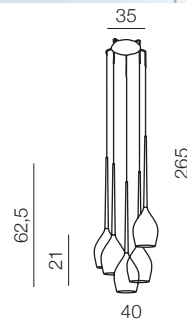

izza 1

- ① AZ0131 (shiny white)
- ② AZ0130 (shiny black)
- ③ AZ1221 (amber)
- ④ AZ1220 (olive)
- ⑤ AZ2936 (smoky)

E14 1x 50W
metal/glass

izza 4

- ① AZ0101 (shiny white)
- ② AZ0100 (shiny black)
- ③ AZ1227 (amber)
- ④ AZ1228 (olive)
- ⑤ AZ2938 (smoky)

E14 4x 50W
metal/glass

izza 5

- ① AZ0311 (shiny white)
- ② AZ0312 (shiny black)
- ③ AZ1231 (amber)
- ④ AZ1222 (olive)
- ⑤ AZ2939 (smoky)

E14 5x 50W
metal/glass

izza 8

- ① AZ0160 (shiny white)
- ② AZ0159 (shiny black)
- ③ AZ1223 (amber)
- ④ AZ1230 (olive)
- ⑤ AZ2940 (smoky)