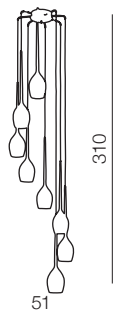

izza 1

- ① AZ0131 (shiny white)
- ② AZ0130 (shiny black)
- ③ AZ1221 (amber)
- ④ AZ1220 (olive)
- ⑤ AZ2936 (smoky)

E14 1x 50W
metal/glass

izza 4

- ① AZ0101 (shiny white)
- ② AZ0100 (shiny black)
- ③ AZ1227 (amber)
- ④ AZ1228 (olive)
- ⑤ AZ2938 (smoky)

E14 4x 50W
metal/glass

izza 5

- ① AZ0311 (shiny white)
- ② AZ0312 (shiny black)
- ③ AZ1231 (amber)
- ④ AZ1222 (olive)
- ⑤ AZ2939 (smoky)

E14 5x 50W
metal/glass

izza 8

- ① AZ0160 (shiny white)
- ② AZ0159 (shiny black)
- ③ AZ1223 (amber)
- ④ AZ1230 (olive)
- ⑤ AZ2940 (smoky)

E14 8x 50W
metal/glass