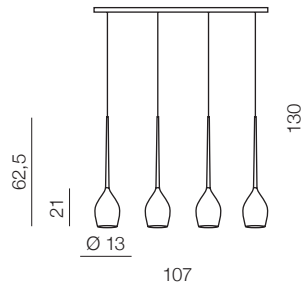

izza 1

- ① AZ0131 (shiny white)
- ② AZ0130 (shiny black)
- ③ AZ1221 (amber)
- ④ AZ1220 (olive)
- ⑤ AZ2936 (smoky)

E14 1x 50W
metal/glass

izza 4

- ① AZ0101 (shiny white)
- ② AZ0100 (shiny black)
- ③ AZ1227 (amber)
- ④ AZ1228 (olive)
- ⑤ AZ2938 (smoky)