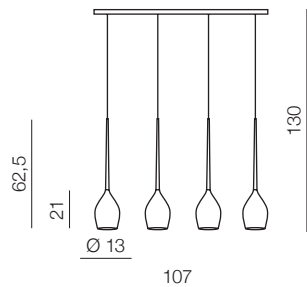

izza 1

- ① AZ0131 (shiny white)
- ② AZ0130 (shiny black)
- ③ AZ1221 (amber)
- ④ AZ1220 (olive)
- ⑤ AZ2936 (smoky)

E14 1x 50W
metal/glass

izza 4

- ① AZ0101 (shiny white)
- ② AZ0100 (shiny black)
- ③ AZ1227 (amber)
- ④ AZ1228 (olive)
- ⑤ AZ2938 (smoky)