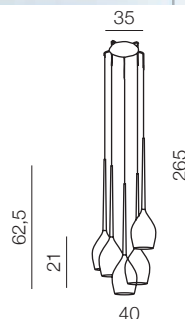

izza 1

- ① AZ0131 (shiny white)
- ② AZ0130 (shiny black)
- ③ AZ1221 (amber)
- ④ AZ1220 (olive)
- ⑤ AZ2936 (smoky)

E14 1x 50W
metal/glass

izza 4

- ① AZ0101 (shiny white)
- ② AZ0100 (shiny black)
- ③ AZ1227 (amber)
- ④ AZ1228 (olive)
- ⑤ AZ2938 (smoky)

E14 4x 50W
metal/glass

izza 5

- ① AZ0311 (shiny white)
- ② AZ0312 (shiny black)
- ③ AZ1231 (amber)
- ④ AZ1222 (olive)
- ⑤ AZ2939 (smoky)

E14 5x 50W
metal/glass

izza 8

- ① AZ0160 (shiny white)
- ② AZ0159 (shiny black)
- ③ AZ1223 (amber)
- ④ AZ1230 (olive)
- ⑤ AZ2940 (smoky)