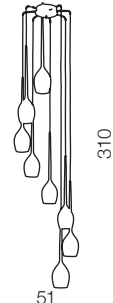

izza 1

- ① AZ0131 (shiny white)
- ② AZ0130 (shiny black)
- ③ AZ1221 (amber)
- ④ AZ1220 (olive)
- ⑤ AZ2936 (smoky)

E14 1x 50W
metal/glass

izza 4

- ① AZ0101 (shiny white)
- ② AZ0100 (shiny black)
- ③ AZ1227 (amber)
- ④ AZ1228 (olive)
- ⑤ AZ2938 (smoky)

E14 4x 50W
metal/glass

izza 5

- ① AZ0311 (shiny white)
- ② AZ0312 (shiny black)
- ③ AZ1231 (amber)
- ④ AZ1222 (olive)
- ⑤ AZ2939 (smoky)

E14 5x 50W
metal/glass

izza 8

- ① AZ0160 (shiny white)
- ② AZ0159 (shiny black)
- ③ AZ1223 (amber)
- ④ AZ1230 (olive)
- ⑤ AZ2940 (smoky)

E14 8x 50W
metal/glass