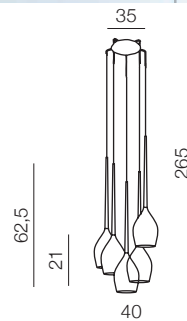

izza 1

- ① **AZ0131** (shiny white)
- ② **AZ0130** (shiny black)
- ③ **AZ1221** (amber)
- ④ **AZ1220** (olive)
- ⑤ **AZ2936** (smoky)

E14 1x 50W
metal/glass

izza 4

- ① **AZ0101** (shiny white)
- ② **AZ0100** (shiny black)
- ③ **AZ1227** (amber)
- ④ **AZ1228** (olive)
- ⑤ **AZ2938** (smoky)

E14 4x 50W
metal/glass

izza 5

- ① **AZ0311** (shiny white)
- ② **AZ0312** (shiny black)
- ③ **AZ1231** (amber)
- ④ **AZ1222** (olive)
- ⑤ **AZ2939** (smoky)

E14 5x 50W
metal/glass

izza 8

- ① **AZ0160** (shiny white)
- ② **AZ0159** (shiny black)
- ③ **AZ1223** (amber)
- ④ **AZ1230** (olive)
- ⑤ **AZ2940** (smoky)