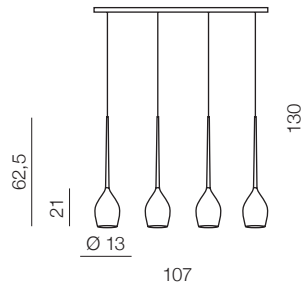

izza 1

- ① **AZ0131** (shiny white)
- ② **AZ0130** (shiny black)
- ③ **AZ1221** (amber)
- ④ **AZ1220** (olive)
- ⑤ **AZ2936** (smoky)

E14 1x 50W
metal/glass

izza 4

- ① **AZ0101** (shiny white)
- ② **AZ0100** (shiny black)
- ③ **AZ1227** (amber)
- ④ **AZ1228** (olive)
- ⑤ **AZ2938** (smoky)

E14 4x 50W
metal/glass

izza 5

- ① **AZ0311** (shiny white)
- ② **AZ0312** (shiny black)
- ③ **AZ1231** (amber)
- ④ **AZ1222** (olive)
- ⑤ **AZ2939** (smoky)

E14 5x 50W
metal/glass

izza 8

- ① **AZ0160** (shiny white)
- ② **AZ0159** (shiny black)
- ③ **AZ1223** (amber)
- ④ **AZ1230** (olive)
- ⑤ **AZ2940** (smoky)