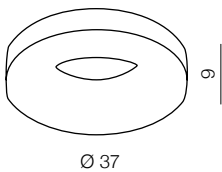

1 WHITE

2 SATIN NICKEL

3 CHROME

**Ring LED**

- 1 AZ2945 (white)
- 2 AZ2946 (satin)
- 3 AZ2947 (chrome)

LED 18W 1530lm 3000K  
metal/acrylic