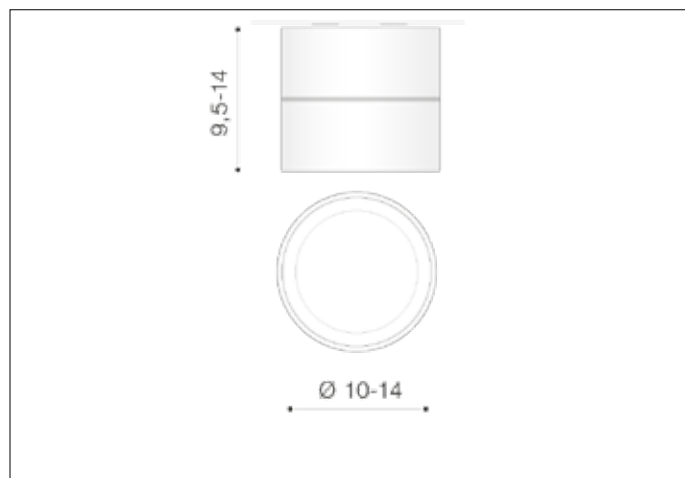

AZzardo[®]
 LIGHTING

 SCORPIO BLACK
 AZ2952, EAN 5901238429524

Dimensions height / width / length [cm] **Product Specifications**

Product	9,5 ~ 14 x 10 ~ 14 x 10
Mounting inlet:	N/A x N/A x N/A
Ceiling base:	4 x 10 x N/A
Shades	5 x 10 x N/A

Shipping info height / width / length [cm]

BOX 1:	12 x 12 x 12
BOX 2:	N/A x N/A x N/A
BOX 3:	N/A x N/A x N/A
Net weight [kg]	0,6
Gross weight [kg]	0,7

Energy efficiency

Azzardo Sp. z o.o.
 ul. Strzeszyńska 33 60-479 Poznań,
 NIP: 929-185-75-07

www.azzardolighting.com

Line	TECHNICAL
Type	Exposed Downlight
Type of track	N/A
Colour	Black / Chrome
Material	Aluminium
Light source	1
Type of socket	LED INTEGRATED
Lumens	980
Kelvins	3000
Beam angle	18°
Dimmable	N/A
CCT	N/A
RGB	N/A
RA	? 80
App remote control	N/A
Remote control	N/A
Voltage	230V
Power	12W
Switch location	N/A
Protection class	IP20
Tilt	90°
Rotation	360°