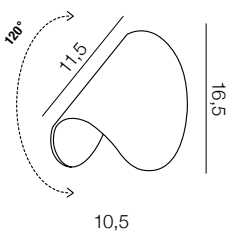

① WHITE

② BLACK

**Ceres** LED

- ① **AZ2798** (white)
- ② **AZ2954** (black)

LED 6W 720lm 3000K IP44
aluminium