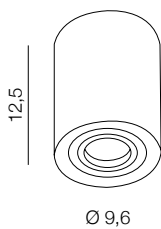

BROSS

1 ALUMINIUM

2 BLACK / ALUMINIUM

3 BLACK/BLACK

4 CHROME

5 WHITE

6 WHITE / ALU.

7 WHITE/BLACK

8 BLACK/GOLD

Bross 1

- 1 AZ0780 (aluminium)
- 2 AZ0779 (black/aluminium)
- 3 AZ2135 (black/black)
- 4 AZ0857 (chrome)
- 5 AZ0858 (white)
- 6 AZ0781 (white/aluminium)
- 7 AZ1436 (white/black)
- 8 AZ2955 (black/gold)

GU10 1x MAX.50W
bulb not included
metal/aluminium

Bross 2

- 1 AZ0783 (aluminium)
- 2 AZ0782 (black/aluminium)
- 3 AZ2136 (black/black)
- 4 AZ1787 (bright grey)
- 5 AZ0941 (chrome)
- 6 AZ0859 (white)
- 7 AZ0784 (white/aluminium)
- 8 AZ1753 (white/black)
- 9 AZ2956 (black/gold)

GU10 2x MAX.50W
bulb not included
metal/aluminium