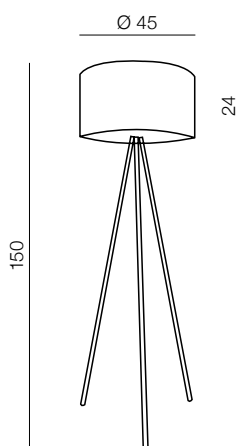

1 WHITE

2 BLACK

3 GREY

Finn

- 1 AZ1037 (white)
- 2 AZ1039 (black)
- 3 AZ2967 (grey)

1x E27 60W
metal/fabric