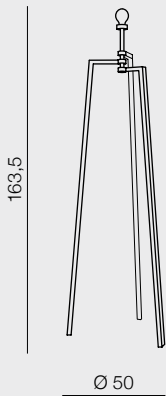

Lamp bodies

+

Shades

=

Bodies + Shades

Tristan
LAMP BODY
AZ3329

Shade TR 46

② **AZ3670** Ø 46 (black)

=

Shade TR 46

③ **AZ3672** Ø 46 (grey)

Tristan

LAMP BODY + SHADES

- **AZ3329** + **AZ3670** or
- **AZ3329** + **AZ3672** or
- **AZ3329** + **AZ3671**

Shade TR 46

① **AZ3671** Ø 46 (white)

=

Shade TF Floor 45

② **AZ2968** Ø 45 (black)

=

Shade TF Floor 45

③ **AZ3015** Ø 45 (grey)

Tristan

LAMP BODY + SHADES

- **AZ3013** + **AZ2968** or
- **AZ3013** + **AZ3015** or
- **AZ3013** + **AZ3014**

Shade TF Floor 45

① **AZ3014** Ø 45 (white)

=