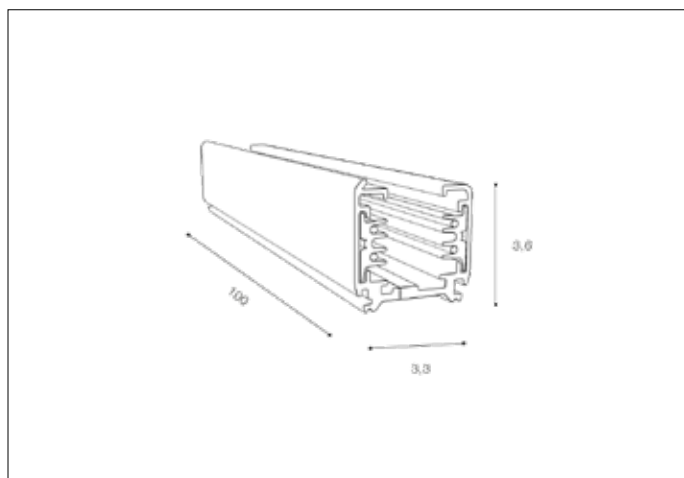

AZzardo[®]
LIGHTING

TRACK 3LINE 1M BLACK
AZ2973, EAN 5901238429739

Dimensions height / width / length [cm] Product Specifications

Product	3,6 x 3,3 x 100
Mounting inlet:	N/A x N/A x N/A
Ceiling base:	N/A x N/A x N/A
Shades	N/A x N/A x N/A

Line	TECHNICAL
Type	Track
Type of track	3 Line
Colour	Black
Material	Metal
Light source	N/A
Type of socket	N/A
Lumens	N/A
Kelvins	N/A
Beam angle	N/A
Dimmable	N/A
CCT	N/A
RGB	N/A
RA	N/A
App remote control	N/A
Remote control	N/A
Voltage	N/AV
Power	N/A
Switch location	N/A
Protection class	N/A
Tilt	N/A
Rotation	N/A

Shipping info height / width / length [cm]

BOX 1:	3,6 x 100 x 3,3
BOX 2:	N/A x N/A x N/A
BOX 3:	N/A x N/A x N/A
Net weight [kg]	0,84
Gross weight [kg]	0,84

Energy efficiency

Azzardo Sp. z o.o.
ul. Strzeszyńska 33 60-479 Poznań,
NIP: 929-185-75-07