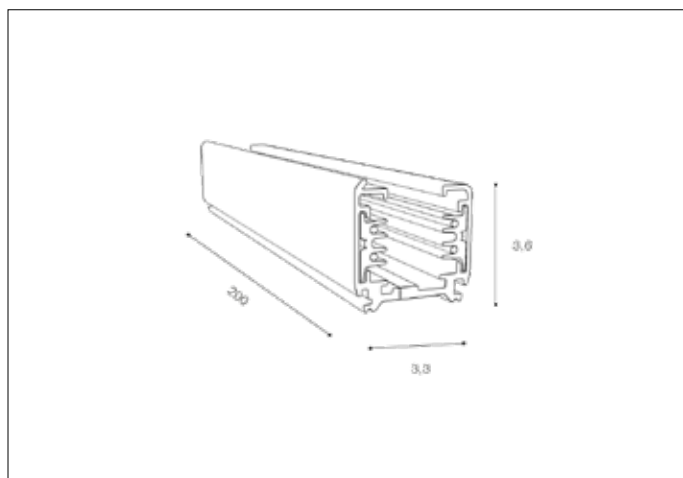

**AZzardo**<sup>®</sup>  
LIGHTING

TRACK 3LINE 2M BLACK  
AZ2975, EAN 5901238429753

## Dimensions height / width / length [cm] Product Specifications

Product	3,6 x 3,3 x 200
Mounting inlet:	N/A x N/A x N/A
Ceiling base:	N/A x N/A x N/A
Shades	N/A x N/A x N/A

Line	TECHNICAL
Type	Track
Type of track	3 Line
Colour	Black
Material	Metal / PC
Light source	N/A
Type of socket	N/A
Lumens	N/A
Kelvins	N/A
Beam angle	N/A
Dimmable	N/A
CCT	N/A
RGB	N/A
RA	N/A
App remote control	N/A
Remote control	N/A
Voltage	N/AV
Power	N/A
Switch location	N/A
Protection class	N/A
Tilt	N/A
Rotation	N/A

## Shipping info height / width / length [cm]

BOX 1:	3,6 x 200 x 3,3
BOX 2:	N/A x N/A x N/A
BOX 3:	N/A x N/A x N/A
Net weight [kg]	1,7
Gross weight [kg]	1,7