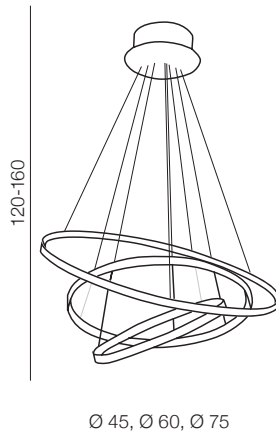

READY DIMM POWER

1 GOLD

2 BLACK

3 CHROME

Wheel 3 dimm LED

- 1 AZ2918 (gold)
- 2 AZ2920 (black)
- 3 AZ2989 (chrome)

LED 80W 4800lm dimm
chrome/metal

Wheel 6 Long dimm LED

- 1 AZ2921 (gold)
- 2 AZ2923 (black)
- 3 AZ2990 (chrome)

LED 140W 8400lm dimm
chrome/metal