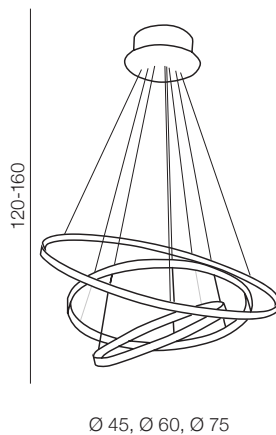

READY DIMM POWER

1 GOLD

2 BLACK

3 CHROME

**Wheel 3 dimm** LED

- 1 AZ2918 (gold)
- 2 AZ2920 (black)
- 3 AZ2989 (chrome)

LED 80W 4800lm dimm  
chrome/metal

**Wheel 6 Long dimm** LED

- 1 AZ2921 (gold)
- 2 AZ2923 (black)
- 3 AZ2990 (chrome)

LED 140W 8400lm dimm  
chrome/metal