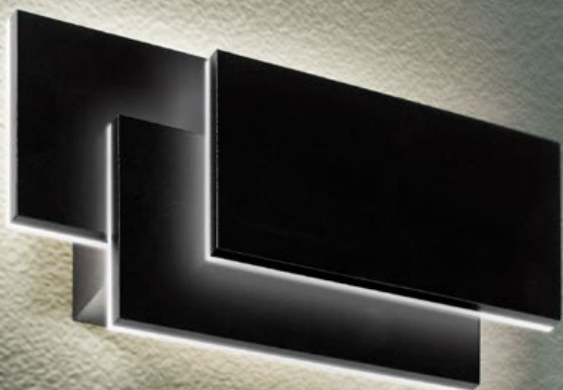

CLOVER

Clover square* LED

- ① AZ2198 (black)
- ② AZ2199 (white)

LED integrated
LED 12W 3000K 840 lm
metal/aluminium

* offered only outside European Union

Clover oval LED

- ① AZ2997 (black)
- ② AZ2998 (white)

LED integrated
LED 12W 3000K 840 lm
metal/aluminium