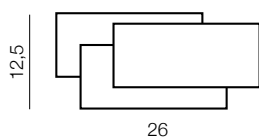

CLOVER

Clover square* LED

- ① AZ2198 (black)
- ② AZ2199 (white)

LED integrated
LED 12W 3000K 840 lm
metal/aluminium

* offered only outside European Union

Clover oval LED

- ① AZ2997 (black)
- ② AZ2998 (white)