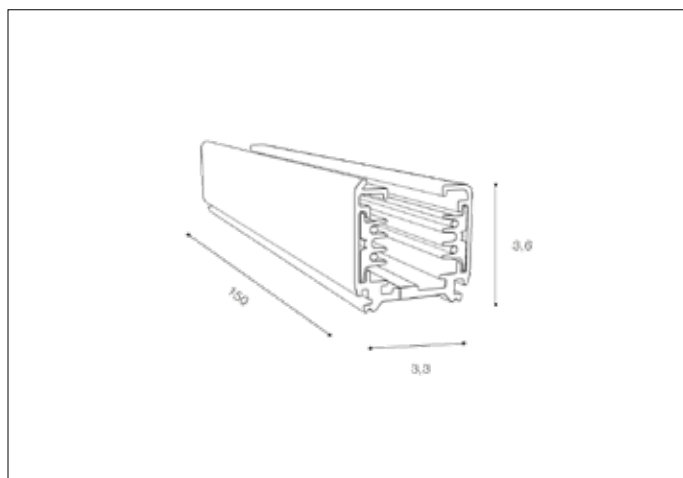

AZzardo[®]
LIGHTING

TRACK 3LINE 1,5M BLACK
AZ3000, EAN 5901238430001

Dimensions height / width / length [cm] Product Specifications

Product	3,6 x 3,3 x 150
Mounting inlet:	N/A x N/A x N/A
Ceiling base:	N/A x N/A x N/A
Shades	N/A x N/A x N/A

Line	TECHNICAL
Type	Track
Type of track	3 Line
Colour	Black
Material	Metal / PC
Light source	N/A
Type of socket	N/A
Lumens	N/A
Kelvins	N/A
Beam angle	N/A
Dimmable	N/A
CCT	N/A
RGB	N/A
RA	N/A
App remote control	N/A
Remote control	N/A
Voltage	N/AV
Power	N/A
Switch location	N/A
Protection class	N/A
Tilt	N/A
Rotation	N/A

Shipping info height / width / length [cm]

BOX 1:	3,6 x 150 x 3,3
BOX 2:	N/A x N/A x N/A
BOX 3:	N/A x N/A x N/A
Net weight [kg]	1,2
Gross weight [kg]	1,2

Energy efficiency

N/A

Azzardo Sp. z o.o.
ul. Strzeszyńska 33 60-479 Poznań,
NIP: 929-185-75-07