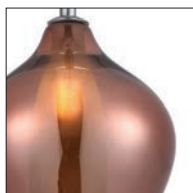

AMBER MILANO

1 CHROME

2 CLEAR

3 COPPER

4 BRASS

Amber milano 1

- 1 AZ2148 (chrome)
- 2 AZ3074 (clear)
- 3 AZ3077 (copper)

G9 1x 40W only LED
metal/chrome/glass

Amber milano 3

- 1 AZ2149 (chrome)
- 2 AZ3075 (clear)
- 3 AZ3078 (copper)

G9 3x 40W only LED
metal/chrome/glass

Amber milano 5

- 1 AZ0722 (chrome)
- 2 AZ3076 (clear)
- 3 AZ3172 (copper)

G9 5x 40W only LED
metal/chrome/glass