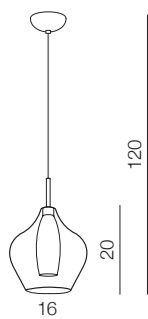

AMBER MILANO

1 CHROME

2 CLEAR

3 COPPER

4 BRASS

Amber milano 1

- 1 AZ2148 (chrome)
- 2 AZ3074 (clear)
- 3 AZ3077 (copper)

G9 1x 40W only LED
metal/chrome/glass

Amber milano 3

- 1 AZ2149 (chrome)
- 2 AZ3075 (clear)
- 3 AZ3078 (copper)

G9 3x 40W only LED
metal/chrome/glass

Amber milano 5

- 1 AZ0722 (chrome)
- 2 AZ3076 (clear)
- 3 AZ3172 (copper)

G9 5x 40W only LED
metal/chrome/glass