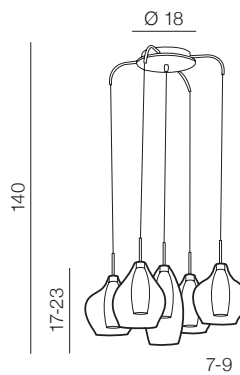

AMBER MILANO

1 CHROME

2 CLEAR

3 COPPER

4 BRASS

Amber milano 1

- 1 AZ2148 (chrome)
- 2 AZ3074 (clear)
- 3 AZ3077 (copper)

G9 1x 40W only LED
metal/chrome/glass

Amber milano 3

- 1 AZ2149 (chrome)
- 2 AZ3075 (clear)
- 3 AZ3078 (copper)

G9 3x 40W only LED
metal/chrome/glass

Amber milano 5

- 1 AZ0722 (chrome)
- 2 AZ3076 (clear)
- 3 AZ3172 (copper)

G9 5x 40W only LED
metal/chrome/glass