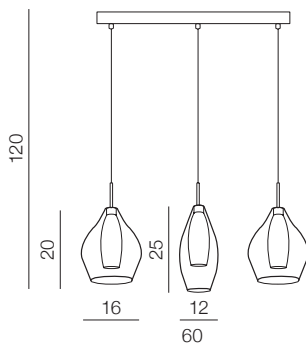

AMBER MILANO

1 CHROME

2 CLEAR

3 COPPER

4 BRASS

Amber milano 1

- 1 AZ2148 (chrome)
- 2 AZ3074 (clear)
- 3 AZ3077 (copper)

G9 1x 40W only LED
metal/chrome/glass

Amber milano 3

- 1 AZ2149 (chrome)
- 2 AZ3075 (clear)
- 3 AZ3078 (copper)

G9 3x 40W only LED
metal/chrome/glass

Amber milano 5

- 1 AZ0722 (chrome)
- 2 AZ3076 (clear)
- 3 AZ3172 (copper)

G9 5x 40W only LED
metal/chrome/glass