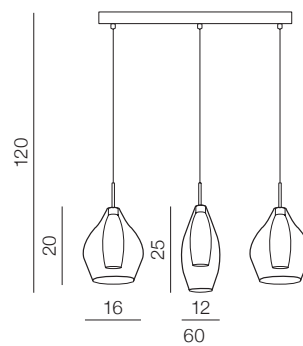

AMBER MILANO

1 CHROME

2 CLEAR

3 COPPER

Amber milano 1

- 1 AZ2148 (chrome)
- 2 AZ3074 (clear)
- 3 AZ3077 (copper)

G9 1x 40W only LED
metal/chrome/glass

Amber milano 3

- 1 AZ2149 (chrome)
- 2 AZ3075 (clear)
- 3 AZ3078 (copper)

G9 3x 40W only LED
metal/chrome/glass