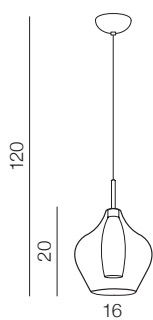

AMBER MILANO

1 CHROME

2 CLEAR

3 COPPER

Amber milano 1

- 1 AZ2148 (chrome)
- 2 AZ3074 (clear)
- 3 AZ3077 (copper)

G9 1x 40W only LED
metal/chrome/glass

Amber milano 3

- 1 AZ2149 (chrome)
- 2 AZ3075 (clear)
- 3 AZ3078 (copper)

G9 3x 40W only LED
metal/chrome/glass