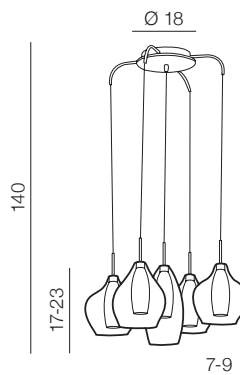

Amber milano 5

- 1 AZ0722 (chrome)
- 2 AZ3076 (clear)
- 3 AZ3172 (copper)

G9 5x 40W only LED
metal/chrome/glass