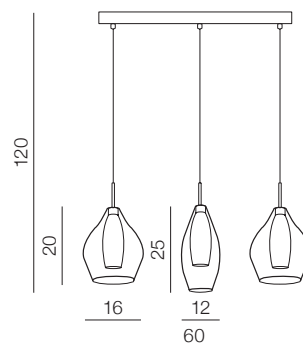

AMBER MILANO

1 CHROME

2 CLEAR

3 COPPER

Amber milano 1

- 1 AZ2148 (chrome)
- 2 AZ3074 (clear)
- 3 AZ3077 (copper)

G9 1x 40W only LED
metal/chrome/glass

Amber milano 3

- 1 AZ2149 (chrome)
- 2 AZ3075 (clear)
- 3 AZ3078 (copper)

G9 3x 40W only LED
metal/chrome/glass