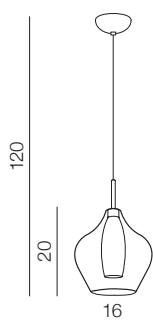

AMBER MILANO

1 CHROME

2 CLEAR

3 COPPER

Amber milano 1

- 1 AZ2148 (chrome)
- 2 AZ3074 (clear)
- 3 AZ3077 (copper)

G9 1x 40W only LED
metal/chrome/glass

Amber milano 3

- 1 AZ2149 (chrome)
- 2 AZ3075 (clear)
- 3 AZ3078 (copper)

G9 3x 40W only LED
metal/chrome/glass