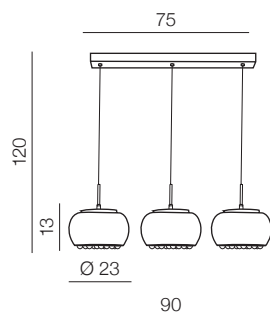

BURN

2 IN 1
ONE LAMP
PENDANT/TOP

Burn 1

AZ3082

1x G9 Only LED
metal/chrome/glass/acryl

Burn 3 line

AZ2454

3x G9 Only LED
metal/glass