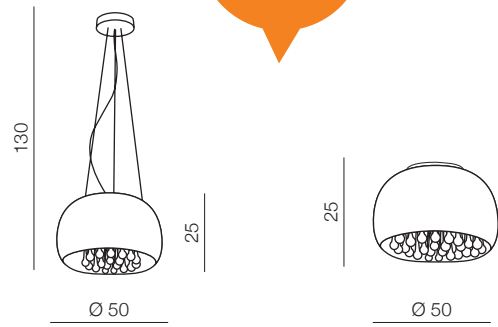

BURN

2 IN 1
ONE LAMP
PENDANT/TOP

Burn 1

AZ3082

1x G9 Only LED
metal/chrome/glass/acryl

Burn 3 line

AZ2454

3x G9 Only LED
metal/glass