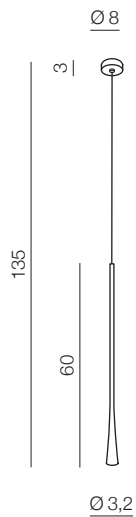

KALIA

Kalia LED

- ❶ AZ3090 (white)
- ❷ AZ3091 (brown)
- ❸ AZ3092 (black)

LED 7W 325lm 3000K
aluminium

❶ WHITE

❷ BROWN

❸ BLACK