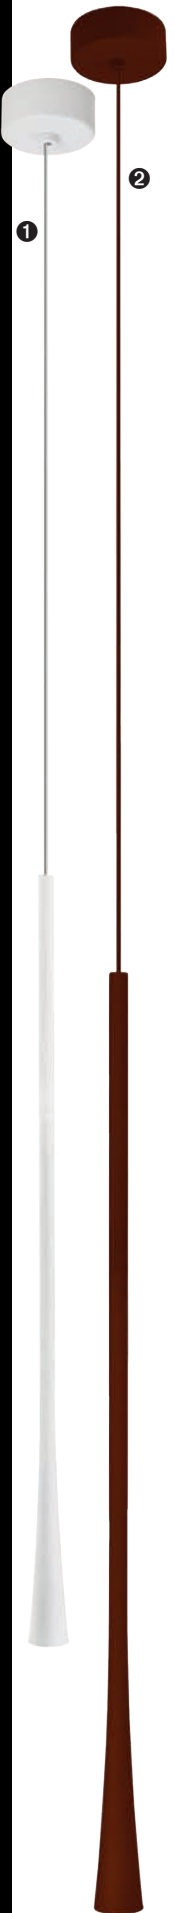

KALIA

Kalia LED

- ❶ AZ3090 (white)
- ❷ AZ3091 (brown)
- ❸ AZ3092 (black)

LED 7W 325lm 3000K
aluminium

❶ WHITE

❷ BROWN

❸ BLACK