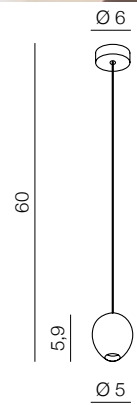

OVUM

Ovum 1 Spot

AZ3093
(black)
LED 4,5W 220lm 3000K
aluminium

Ovum 1 Pendant Downlight LED

AZ3096
(black)
LED 4,5W 220lm 3000K
aluminium

Ovum 1 Pendant LED

AZ3095
(black)
LED 4,5W 220lm 3000K
aluminium