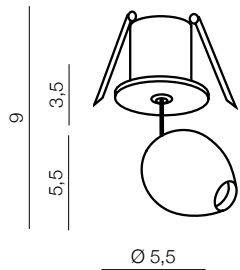

OVUM

Ovum 1 Spot

AZ3093
(black)
LED 4,5W 220lm 3000K
aluminium

Ovum 1 Pendant Downlight LED

AZ3096
(black)
LED 4,5W 220lm 3000K
aluminium

Ovum 1 Pendant LED

AZ3095
(black)
LED 4,5W 220lm 3000K
aluminium