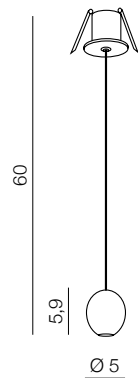

OVUM

Ovum 1 Spot

AZ3093
(black)
LED 4,5W 220lm 3000K
aluminium

Ovum 1 Pendant Downlight LED

AZ3096
(black)
LED 4,5W 220lm 3000K
aluminium

Ovum 1 Pendant LED

AZ3095
(black)
LED 4,5W 220lm 3000K
aluminium