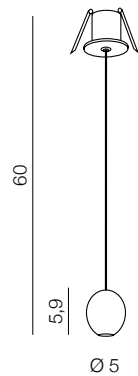

OVUM

Ovum 1 Spot

AZ3093

(black)

LED 4,5W 220lm 3000K
aluminium

Ovum 1 Pendant Downlight LED

AZ3096

(black)

LED 4,5W 220lm 3000K
aluminium

Ovum 1 Pendant LED

AZ3095

(black)

LED 4,5W 220lm 3000K
aluminium