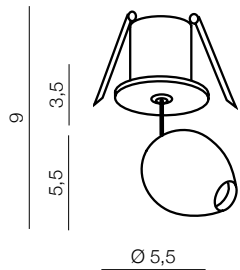

OVUM

Ovum 1 Spot

AZ3093

(black)

LED 4,5W 220lm 3000K
aluminium

Ovum 1 Pendant Downlight LED

AZ3096

(black)