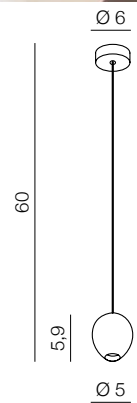

OVUM

Ovum 1 Spot

AZ3093

(black)

LED 4,5W 220lm 3000K
aluminium

Ovum 1 Pendant Downlight LED

AZ3096

(black)

LED 4,5W 220lm 3000K
aluminium

Ovum 1 Pendant LED

AZ3095

(black)

LED 4,5W 220lm 3000K
aluminium