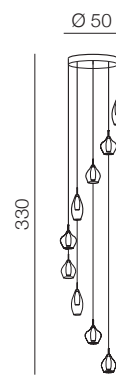

Amber milano 5

- ❶ AZ0722 (chrome)
- ❷ AZ3076 (clear)
- ❸ AZ3172 (copper)

G9 5x 40W only LED
metal/chrome/glass

Amber milano 9

- ❶ AZ3673 (chrome)
- ❷ AZ3102 (clear)
- ❸ AZ3134 (copper)

G9 9x 40W only LED
metal/chrome/glass