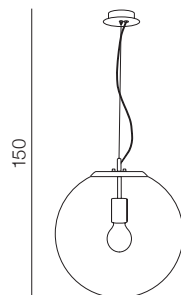

1 CHROME

2 COPPER

3 GOLD

Ø 20

Iris 20

- 1 AZ3105 (chrome)
- 2 AZ3108 (copper)
- 3 AZ3133 (gold)

E27 1x 40W only LED metal/glass

Ø 30

Iris 30

- 1 AZ3106 (chrome)
- 2 AZ3109 (copper)
- 3 AZ3132 (gold)

E27 1x 40W only LED metal/glass

Ø 40

Iris 40

- 1 AZ3107 (chrome)
- 2 AZ3110 (copper)
- 3 AZ3131 (gold)

E27 1x Max 40W only LED metal/glass

95

Iris 3 Line

AZ3103
(chrome)

E27 3x Max 40W only LED metal/glass

Ø 40

Iris 3

AZ3104
(chrome)

E27 1x Max 60W only LED metal/glass