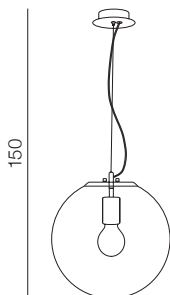

1 CHROME

2 COPPER

3 GOLD

Ø 20

Iris 20

- 1 AZ3105 (chrome)
- 2 AZ3108 (copper)
- 3 AZ3133 (gold)

E27 1x 40W only LED metal/glass

Ø 30

Iris 30

- 1 AZ3106 (chrome)
- 2 AZ3109 (copper)
- 3 AZ3132 (gold)

E27 1x 40W only LED metal/glass

Ø 40

Iris 40

- 1 AZ3107 (chrome)
- 2 AZ3110 (copper)
- 3 AZ3131 (gold)

E27 1x Max 40W only LED metal/glass

95

Iris 3 Line

AZ3103
(chrome)

E27 3x Max 40W only LED metal/glass

Ø 40

Iris 3

AZ3104
(chrome)

E27 1x Max 60W only LED metal/glass