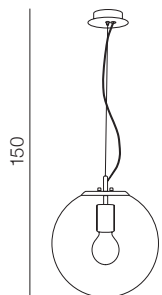

1 CHROME

2 COPPER

3 GOLD

Ø 20

Iris 20

- 1 AZ3105 (chrome)
- 2 AZ3108 (copper)
- 3 AZ3133 (gold)

E27 1x 40W only LED metal/glass

Ø 30

Iris 30

- 1 AZ3106 (chrome)
- 2 AZ3109 (copper)
- 3 AZ3132 (gold)

E27 1x 40W only LED metal/glass

Ø 40

Iris 40

- 1 AZ3107 (chrome)
- 2 AZ3110 (copper)
- 3 AZ3131 (gold)

E27 1x Max 40W only LED metal/glass

95

Iris 3 Line

AZ3103
(chrome)

E27 3x Max 40W only LED metal/glass

Ø 40

Iris 3

AZ3104
(chrome)

E27 1x Max 60W only LED metal/glass