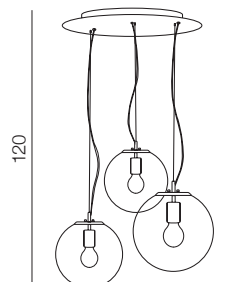

1 CHROME

2 COPPER

3 GOLD

Ø 20

Iris 20

- 1 AZ3105 (chrome)
- 2 AZ3108 (copper)
- 3 AZ3133 (gold)

E27 1x 40W only LED metal/glass

Ø 30

Iris 30

- 1 AZ3106 (chrome)
- 2 AZ3109 (copper)
- 3 AZ3132 (gold)

E27 1x 40W only LED metal/glass

Ø 40

Iris 40

- 1 AZ3107 (chrome)
- 2 AZ3110 (copper)
- 3 AZ3131 (gold)

E27 1x Max 40W only LED metal/glass

95

Iris 3 Line

AZ3103
(chrome)

E27 3x Max 40W only LED metal/glass

Ø 40

Iris 3

AZ3104
(chrome)

E27 1x Max 60W only LED metal/glass