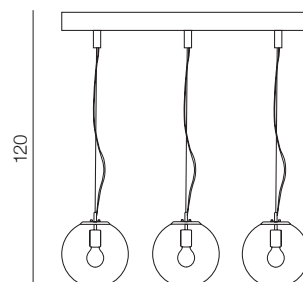

1 CHROME

2 COPPER

3 GOLD

Ø 20

Iris 20

- 1 AZ3105 (chrome)
- 2 AZ3108 (copper)
- 3 AZ3133 (gold)

E27 1x 40W only LED metal/glass

Ø 30

Iris 30

- 1 AZ3106 (chrome)
- 2 AZ3109 (copper)
- 3 AZ3132 (gold)

E27 1x 40W only LED metal/glass

Ø 40

Iris 40

- 1 AZ3107 (chrome)
- 2 AZ3110 (copper)
- 3 AZ3131 (gold)

E27 1x Max 40W only LED metal/glass

95

Iris 3 Line

AZ3103
(chrome)

E27 3x Max 40W only LED metal/glass

Ø 40

Iris 3

AZ3104
(chrome)

E27 1x Max 60W only LED metal/glass