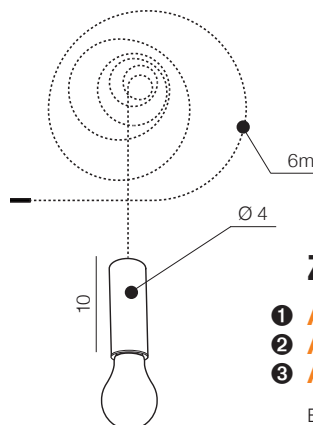

Ziko E27 3 meters

- ❶ AZ3115 (black)
- ❷ AZ3114 (white)
- ❸ AZ3455 (antique)

E27 Only Led Max 35W
aluminium

Ziko E27 6 meters

- ❶ AZ3116 (black)
- ❷ AZ3113 (white)
- ❸ AZ3456 (antique)

E27 Only Led Max 35W
aluminium