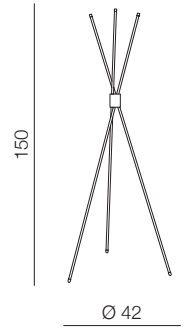

JAX

Arms spread adjust

Jax pendant LED

**AZ3135**  
LED 33W 1600lm 3000K  
metal/silicone

Jax floor LED

**AZ3136**  
LED 25W 1035lm 3000K  
metal/silicone