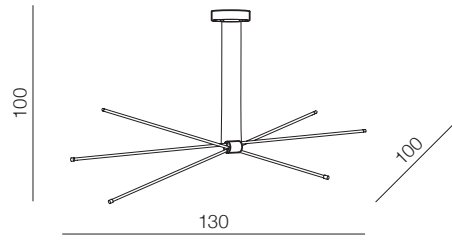

JAX

Arms spread adjust

Jax pendant LED

**AZ3135**  
LED 33W 1600lm 3000K  
metal/silicone

Jax floor LED

**AZ3136**  
LED 25W 1035lm 3000K  
metal/silicone