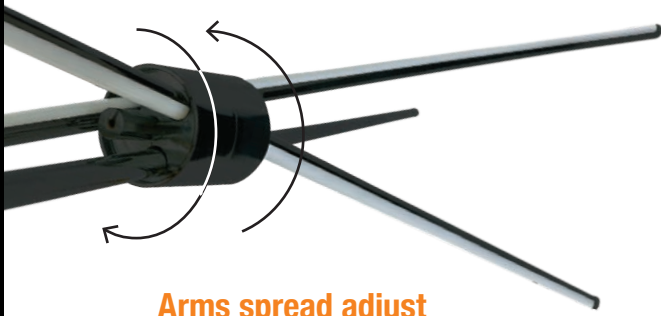

JAX

Arms spread adjust

Jax pendant LED

**AZ3135**  
LED 33W 1600lm 3000K  
metal/silicone

Jax floor LED

**AZ3136**  
LED 25W 1035lm 3000K  
metal/silicone