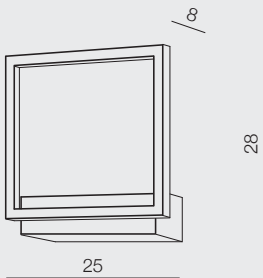

max 500

33; 44; 55; 65

**Opera XL**  
dimm **LED**

- ❶ **AZ3139** (black)
- ❷ **AZ3140** (gold)

LED 329W 19740lm 3000K  
aluminium/acrylic

**Opera Wall** **LED**

- ❶ **AZ3141** (black)
- ❷ **AZ4321** (gold)
- ❸ **AZ3142** (white)