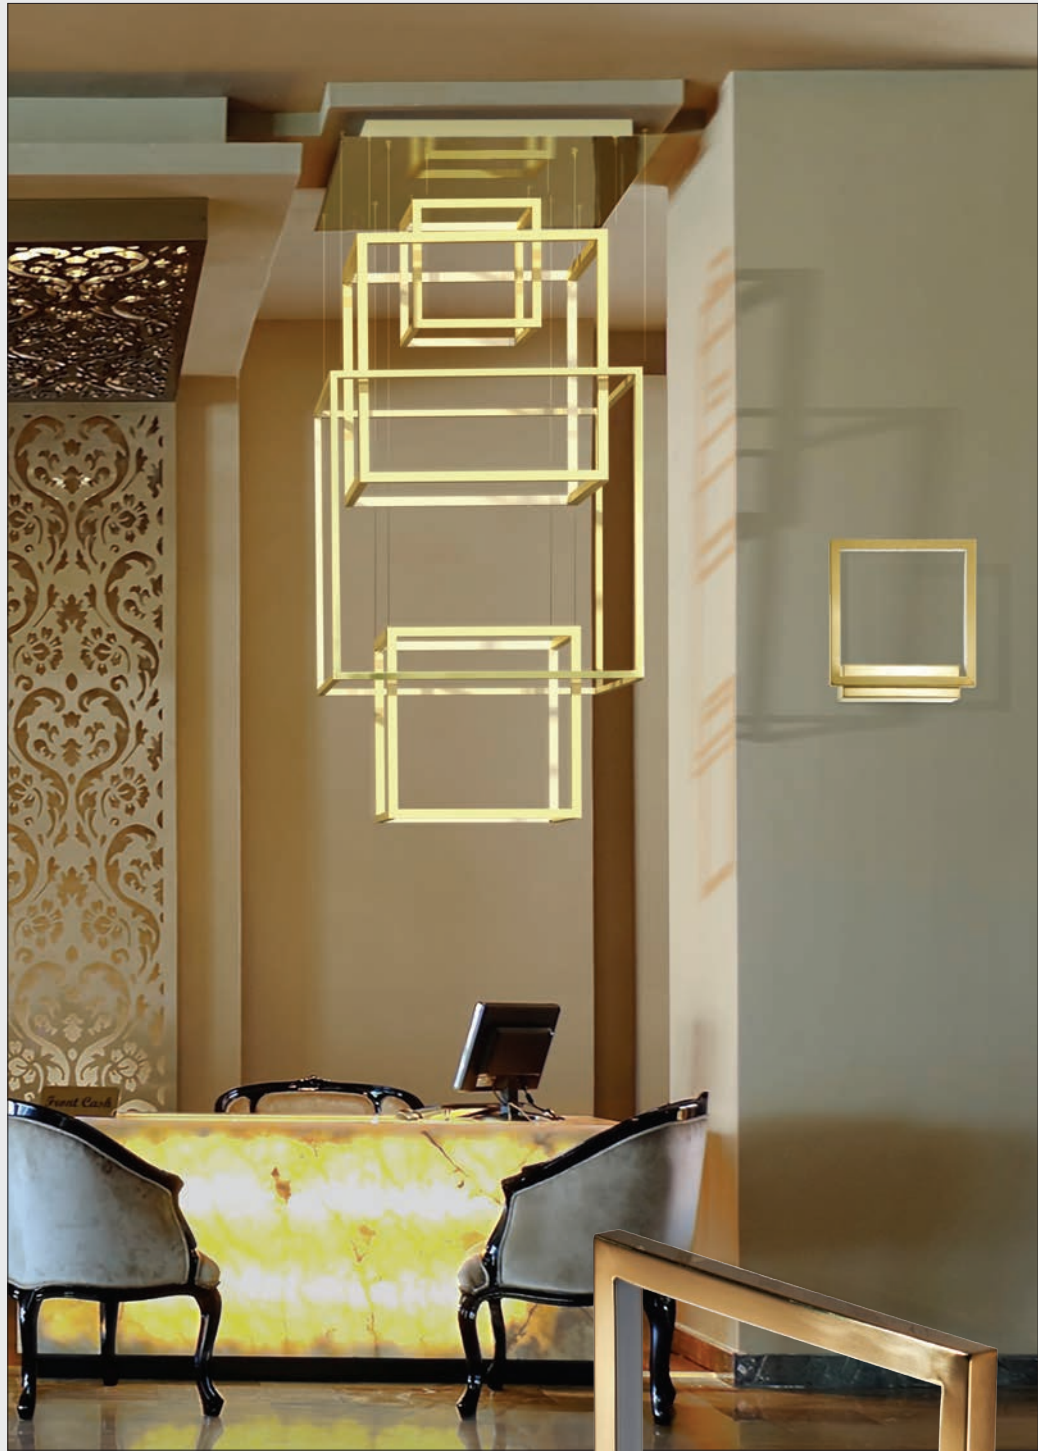

max 500

33; 44; 55; 65

**Opera XL**  
dimm **LED**

- ❶ **AZ3139** (black)
- ❷ **AZ3140** (gold)

LED 329W 19740lm 3000K  
aluminium/acrylic

**Opera Wall** **LED**

- ❶ **AZ3141** (black)
- ❷ **AZ4321** (gold)
- ❸ **AZ3142** (white)

LED 18W 1000lm 3000K  
aluminium/acryl

❶ BLACK

❷ GOLD

❸ WHITE