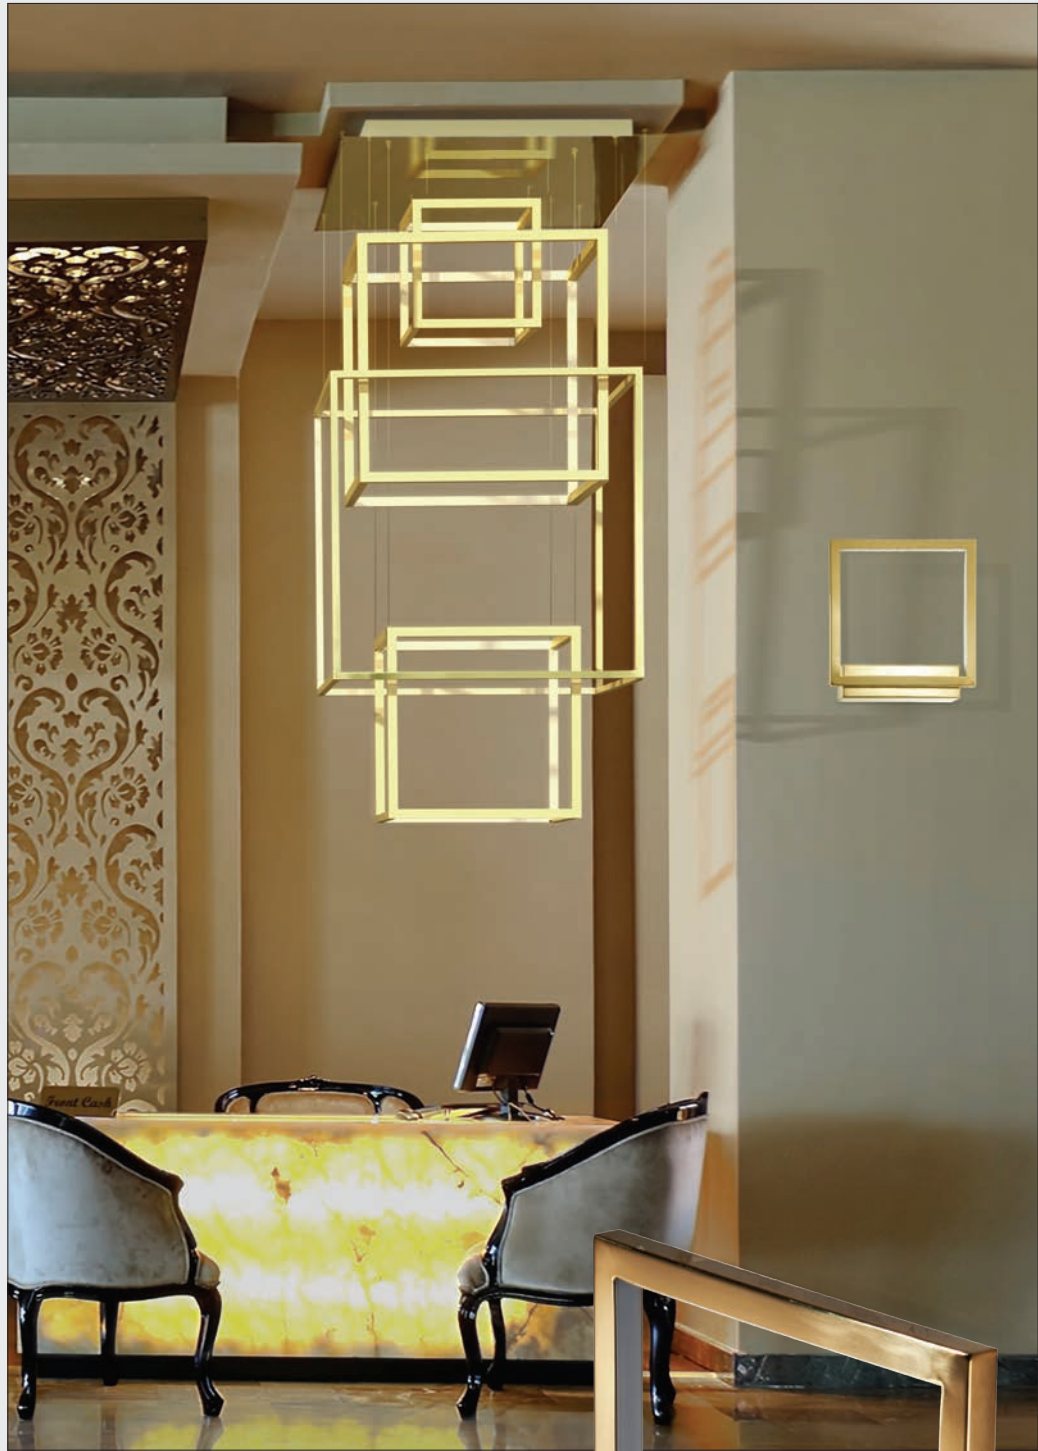

max 500

33; 44; 55; 65

Opera XL
dimm **LED**

- ❶ **AZ3139** (black)
- ❷ **AZ3140** (gold)

LED 329W 19740lm 3000K
aluminium/acrylic

Opera Wall **LED**

- ❶ **AZ3141** (black)
- ❷ **AZ4321** (gold)
- ❸ **AZ3142** (white)

LED 18W 1000lm 3000K
aluminium/acryl

❶ BLACK

❷ GOLD

❸ WHITE