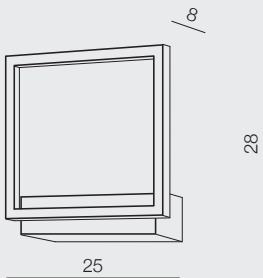

max 500

33; 44; 55; 65

Opera XL
dimm **LED**

- ❶ **AZ3139** (black)
- ❷ **AZ3140** (gold)

LED 329W 19740lm 3000K
aluminium/acrylic

Opera Wall **LED**

- ❶ **AZ3141** (black)
- ❷ **AZ4321** (gold)
- ❸ **AZ3142** (white)