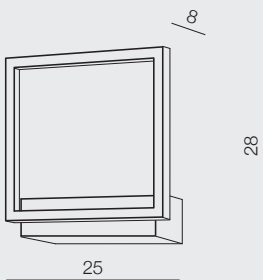

33; 44; 55; 65

Opera XL
dimm **LED**

- ❶ **AZ3139** (black)
- ❷ **AZ3140** (gold)

LED 329W 19740lm 3000K
aluminium/acrylic

Opera Wall **LED**

- ❶ **AZ3141** (black)
- ❷ **AZ4321** (gold)
- ❸ **AZ3142** (white)