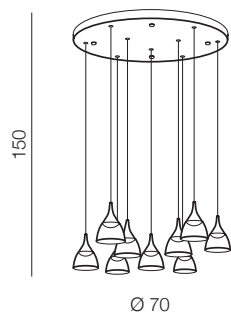

1 BLACK

2 WHITE

Dalmatia 1 LED

- 1 **AZ2847** (black)
- 2 **AZ2909** (white)

LED 5W 300lm 3000K
aluminium/acrylic

Dalmatia 5 LED

- 1 **AZ2910** (black)
- 2 **AZ2848** (white)

LED 25W 1500lm 3000K
aluminium/acrylic

Dalmatia 9 LED

- 1 **AZ3143** (black)
- 2 **AZ3144** (white)

LED 45W 3880lm 3000K
aluminium/acrylic