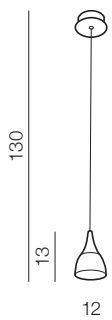

1 BLACK

2 WHITE

Dalmatia 1 LED

- 1 **AZ2847** (black)
- 2 **AZ2909** (white)

LED 5W 300lm 3000K
aluminium/acrylic

Dalmatia 5 LED

- 1 **AZ2910** (black)
- 2 **AZ2848** (white)

LED 25W 1500lm 3000K
aluminium/acrylic