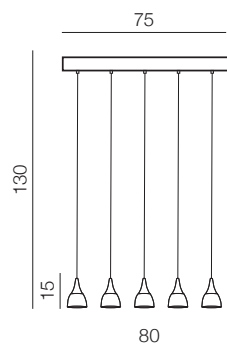

1 BLACK

2 WHITE

Dalmatia 1 LED

- 1 **AZ2847** (black)
- 2 **AZ2909** (white)

LED 5W 300lm 3000K
aluminium/acrylic

Dalmatia 5 LED

- 1 **AZ2910** (black)
- 2 **AZ2848** (white)

LED 25W 1500lm 3000K
aluminium/acrylic

Dalmatia 9 LED

- 1 **AZ3143** (black)
- 2 **AZ3144** (white)

LED 45W 3880lm 3000K
aluminium/acrylic