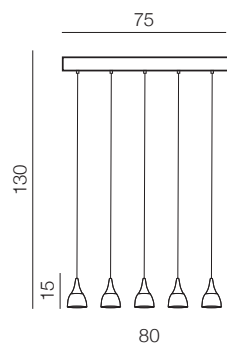

1 BLACK

2 WHITE

Dalmatia 1 LED

- 1 **AZ2847** (black)
- 2 **AZ2909** (white)

LED 5W 300lm 3000K
aluminium/acrylic

Dalmatia 5 LED

- 1 **AZ2910** (black)
- 2 **AZ2848** (white)

LED 25W 1500lm 3000K
aluminium/acrylic

Dalmatia 9 LED

- 1 **AZ3143** (black)
- 2 **AZ3144** (white)

LED 45W 3880lm 3000K
aluminium/acrylic