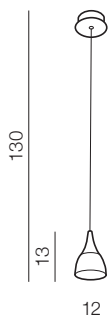

1 BLACK

2 WHITE

Dalmatia 1 LED

- 1 **AZ2847** (black)
- 2 **AZ2909** (white)

LED 5W 300lm 3000K
aluminium/acrylic

Dalmatia 5 LED

- 1 **AZ2910** (black)
- 2 **AZ2848** (white)

LED 25W 1500lm 3000K
aluminium/acrylic