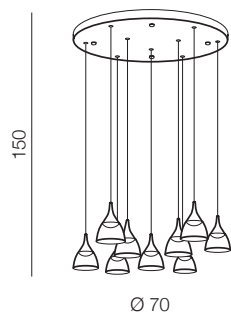

1 BLACK

2 WHITE

Dalmatia 1 LED

- 1 **AZ2847** (black)
- 2 **AZ2909** (white)

LED 5W 300lm 3000K
aluminium/acrylic

Dalmatia 5 LED

- 1 **AZ2910** (black)
- 2 **AZ2848** (white)

LED 25W 1500lm 3000K
aluminium/acrylic

Dalmatia 9 LED

- 1 **AZ3143** (black)
- 2 **AZ3144** (white)

LED 45W 3880lm 3000K
aluminium/acrylic