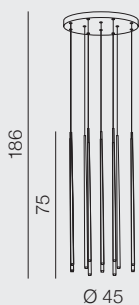

1 BLACK

2 GOLD

3 WHITE

4 CHROME

Louise LED

- 1 AZ3155 (black)
- 2 AZ3156 (gold)
- 3 AZ3157 (white)
- 4 AZ3418 (chrome)

LED 3W 200lm 3000K
metal/acrylic

Louise 12 LED

- 1 AZ3419 (black)
- 2 AZ3420 (gold)
- 3 AZ3421 (white)
- 4 AZ3422 (chrome)

LED 36W 2400lm 3000K
metal/acrylic

Louise 14 LED

- 1 AZ3423 (black)
- 2 AZ3424 (gold)
- 3 AZ3425 (white)
- 4 AZ3426 (chrome)

LED 45W 2800lm 3000K
metal/acrylic