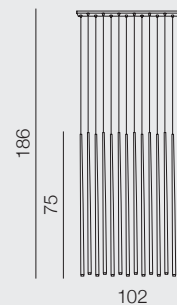

1 BLACK

2 GOLD

3 WHITE

4 CHROME

Louise LED

- 1 AZ3155 (black)
- 2 AZ3156 (gold)
- 3 AZ3157 (white)
- 4 AZ3418 (chrome)

LED 3W 200lm 3000K
metal/acrylic

Louise 12 LED

- 1 AZ3419 (black)
- 2 AZ3420 (gold)
- 3 AZ3421 (white)
- 4 AZ3422 (chrome)

LED 36W 2400lm 3000K
metal/acrylic

Louise 14 LED

- 1 AZ3423 (black)
- 2 AZ3424 (gold)
- 3 AZ3425 (white)
- 4 AZ3426 (chrome)

LED 45W 2800lm 3000K
metal/acrylic