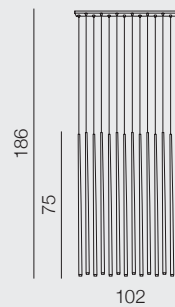

1 BLACK

2 GOLD

3 WHITE

4 CHROME

Louise LED

- 1 AZ3155 (black)
- 2 AZ3156 (gold)
- 3 AZ3157 (white)
- 4 AZ3418 (chrome)

LED 3W 200lm 3000K
metal/acrylic

Louise 12 LED

- 1 AZ3419 (black)
- 2 AZ3420 (gold)
- 3 AZ3421 (white)
- 4 AZ3422 (chrome)

LED 36W 2400lm 3000K
metal/acrylic

Louise 14 LED

- 1 AZ3423 (black)
- 2 AZ3424 (gold)
- 3 AZ3425 (white)
- 4 AZ3426 (chrome)

LED 45W 2800lm 3000K
metal/acrylic