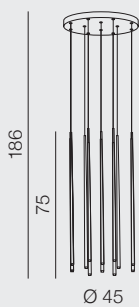

1 BLACK

2 GOLD

3 WHITE

4 CHROME

Louise LED

- 1 AZ3155 (black)
- 2 AZ3156 (gold)
- 3 AZ3157 (white)
- 4 AZ3418 (chrome)

LED 3W 200lm 3000K
metal/acrylic

Louise 12 LED

- 1 AZ3419 (black)
- 2 AZ3420 (gold)
- 3 AZ3421 (white)
- 4 AZ3422 (chrome)

LED 36W 2400lm 3000K
metal/acrylic

Louise 14 LED

- 1 AZ3423 (black)
- 2 AZ3424 (gold)
- 3 AZ3425 (white)
- 4 AZ3426 (chrome)

LED 45W 2800lm 3000K
metal/acrylic