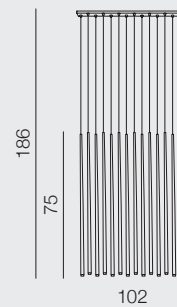

1 BLACK

2 GOLD

3 WHITE

4 CHROME

Louise LED

- 1 AZ3155 (black)
- 2 AZ3156 (gold)
- 3 AZ3157 (white)
- 4 AZ3418 (chrome)

LED 3W 200lm 3000K
metal/acrylic

Louise 12 LED

- 1 AZ3419 (black)
- 2 AZ3420 (gold)
- 3 AZ3421 (white)
- 4 AZ3422 (chrome)

LED 36W 2400lm 3000K
metal/acrylic

Louise 14 LED

- 1 AZ3423 (black)
- 2 AZ3424 (gold)
- 3 AZ3425 (white)
- 4 AZ3426 (chrome)

LED 45W 2800lm 3000K
metal/acrylic