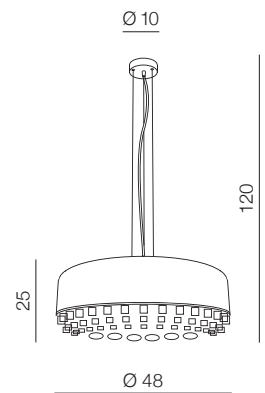

Tarant 35

AZ3163

(black)

E27 3x Max 60W only LED
metal/crystal

Tarant 48

AZ3162

(black)

E27 3x Max 60W only LED
metal/crystal