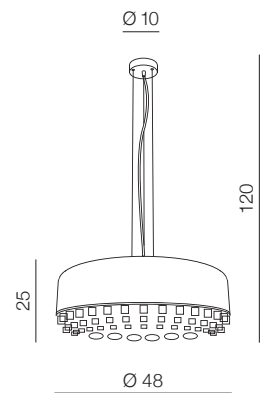

Tarant 35

AZ3163

(black)

E27 3x Max 60W only LED
metal/crystal

Tarant 48

AZ3162

(black)

E27 3x Max 60W only LED
metal/crystal