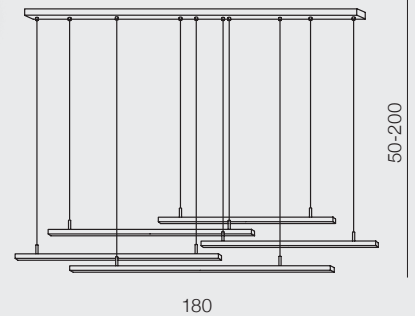

1 BLACK

2 WHITE

Merlo dimm LED

- 1 AZ3184 (black)
- 2 AZ3185 (white)

LED 49W 3280lm
3000K dimmable
aluminium/acryl