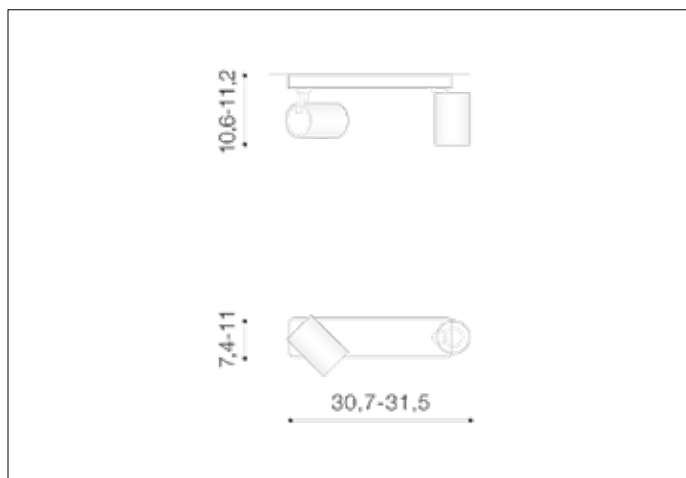

AZzardo[®]
LIGHTING

EXO 2 BLACK
AZ3195, EAN 5901238431954

Dimensions height / width / length [cm] Product Specifications

Product	10,6 ~ 11,2 x 30,7 ~ 31,5 x 7,4 ~ 11
Mounting inlet:	N/A x N/A x N/A
Ceiling base:	2,5 x 25 x 7,5
Shades	8 x 6 x N/A

Line	TECHNICAL
Type	Exposed Downlight
Type of track	N/A
Colour	Black
Material	Metal
Light source	2
Type of socket	GU10
Lumens	N/A
Kelvins	N/A
Beam angle	N/A
Dimmable	N/A
CCT	N/A
RGB	N/A
RA	N/A
App remote control	N/A
Remote control	N/A
Voltage	230V
Power	max LED 35W
Switch location	N/A
Protection class	IP20
Tilt	90°
Rotation	350°

Shipping info height / width / length [cm]

BOX 1:	12,5 x 26 x 8
BOX 2:	N/A x N/A x N/A
BOX 3:	N/A x N/A x N/A
Net weight [kg]	0,5
Gross weight [kg]	0,57

Energy efficiency

Azzardo Sp. z o.o.
ul. Strzeszyńska 33 60-479 Poznań,
NIP: 929-185-75-07