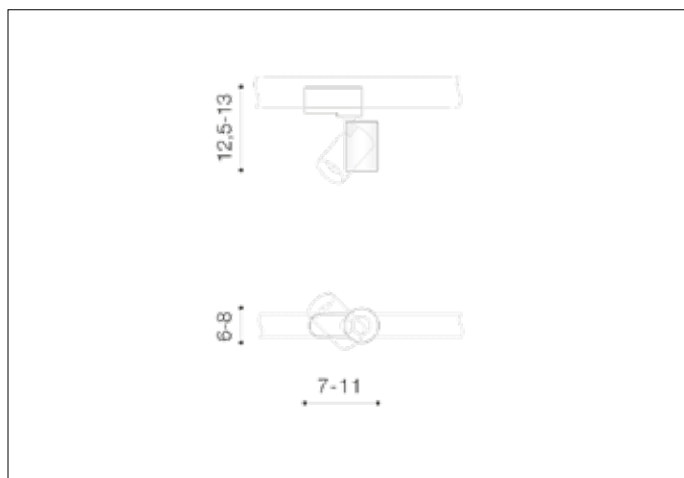

## Dimensions height / width / length [cm] Product Specifications

Product	12,5 ~ 13 x 7 ~ 11 x 6 ~ 8
Mounting inlet:	N/A x N/A x N/A
Ceiling base:	N/A x N/A x N/A
Shades	8 x 6 x N/A

Line	TECHNICAL
Type	Track
Type of track	3 Line
Colour	Black
Material	Metal
Light source	1
Type of socket	GU10
Lumens	N/A
Kelvins	N/A
Beam angle	N/A
Dimmable	N/A
CCT	N/A
RGB	N/A
RA	N/A
App remote control	N/A
Remote control	N/A
Voltage	230V
Power	max LED 35W
Switch location	N/A
Protection class	IP20
Tilt	90°
Rotation	350°

## Shipping info height / width / length [cm]

BOX 1:	14,5 x 6,5 x 9
BOX 2:	N/A x N/A x N/A
BOX 3:	N/A x N/A x N/A
Net weight [kg]	0,2
Gross weight [kg]	0,22