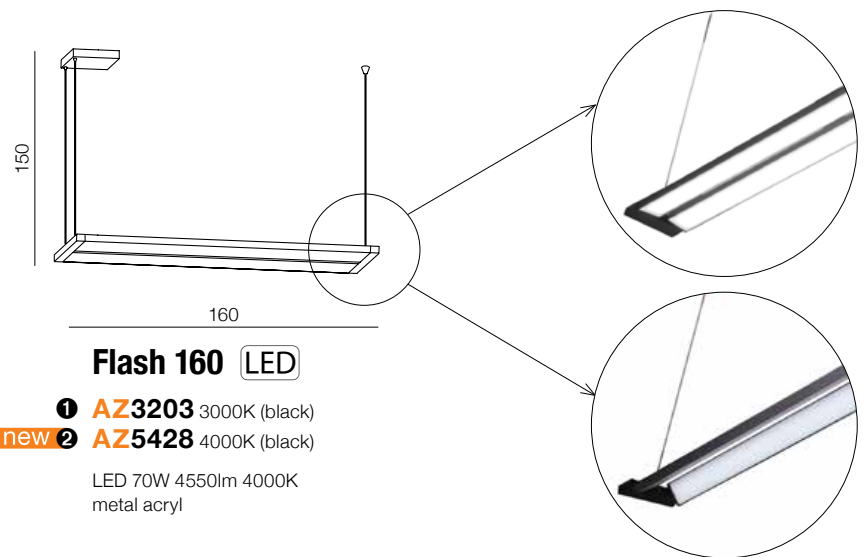

FLASH new

Flash 130 LED

- 1 AZ4416 3000K (black)
- new 2 AZ5427 4000K (black)

LED 54W 3510lm 4000K
metal acryl

Flash 160 LED

- 1 AZ3203 3000K (black)
- new 2 AZ5428 4000K (black)

LED 70W 4550lm 4000K
metal acryl