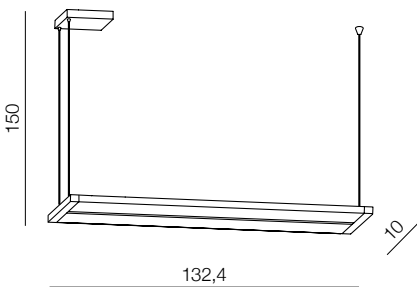

FLASH new

Flash 130 LED

- 1 AZ4416 3000K (black)
- new 2 AZ5427 4000K (black)

LED 54W 3510lm 4000K
metal acryl

Flash 160 LED

- 1 AZ3203 3000K (black)
- new 2 AZ5428 4000K (black)

LED 70W 4550lm 4000K
metal acryl