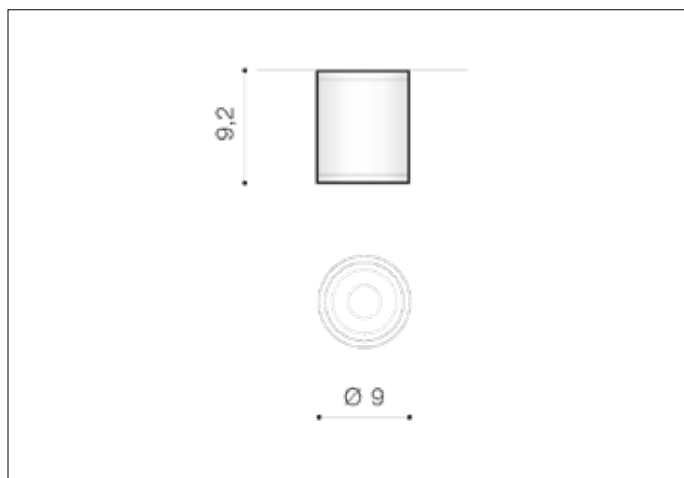

AZzardo[®]
LIGHTING

JOE TUBE BRG
AZ3316, EAN 5901238433163

Dimensions height / width / length [cm] Product Specifications

Product	9,2 x 9 x N/A
Mounting inlet:	N/A x N/A x N/A
Ceiling base:	N/A x N/A x N/A
Shades	N/A x N/A x N/A

Line	TECHNICAL
Type	Exposed Downlight
Type of track	N/A
Colour	Bright Grey
Material	Metal / Glass
Light source	1
Type of socket	GU10
Lumens	N/A
Kelvins	N/A
Beam angle	N/A
Dimmable	N/A
CCT	N/A
RGB	N/A
RA	N/A
App remote control	N/A
Remote control	N/A
Voltage	230V
Power	max LED 35W
Switch location	N/A
Protection class	IP54
Tilt	N/A
Rotation	N/A

Shipping info height / width / length [cm]

BOX 1:	10,5 x 10 x 10
BOX 2:	N/A x N/A x N/A
BOX 3:	N/A x N/A x N/A
Net weight [kg]	0,35
Gross weight [kg]	0,4

Energy efficiency

N/A

Azzardo Sp. z o.o.
ul. Strzeszyńska 33 60-479 Poznań,
NIP: 929-185-75-07