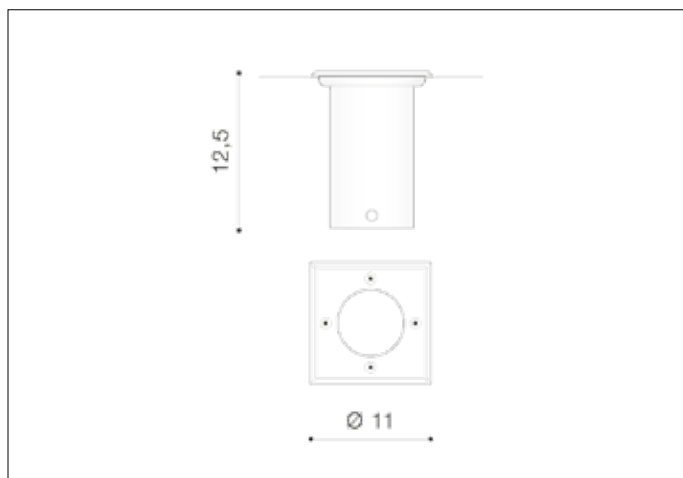

AZzardo[®]
LIGHTING

HYDE SQUARE
AZ3326, EAN 5901238433262

Dimensions height / width / length [cm] Product Specifications

Product	12,5 x 11 x 11
Mounting inlet:	N/A x N/A x N/A
Ceiling base:	N/A x N/A x N/A
Shades	N/A x N/A x N/A

Line	TECHNICAL
Type	Outdoor
Type of track	N/A
Colour	Aluminium
Material	Metal / Glass
Light source	1
Type of socket	GU10
Lumens	N/A
Kelvins	N/A
Beam angle	N/A
Dimmable	N/A
CCT	N/A
RGB	N/A
RA	N/A
App remote control	N/A
Remote control	N/A
Voltage	230V
Power	max LED 35W
Switch location	N/A
Protection class	IP54
Tilt	N/A
Rotation	N/A

Shipping info height / width / length [cm]

BOX 1:	13 x 12 x 12
BOX 2:	N/A x N/A x N/A
BOX 3:	N/A x N/A x N/A
Net weight [kg]	0,6
Gross weight [kg]	0,65

Energy efficiency

Azzardo Sp. z o.o.
ul. Strzeszyńska 33 60-479 Poznań,
NIP: 929-185-75-07