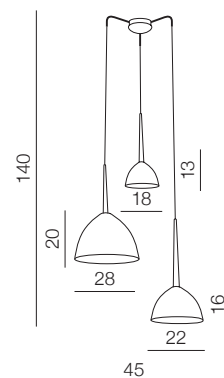

ELIZA

Eliza 1

AZ3334

(black)

E14 1xMax 60W only LED
metal/glass

Eliza 3

AZ3333

(black)

E14 3xMax 60W only LED
metal/glass