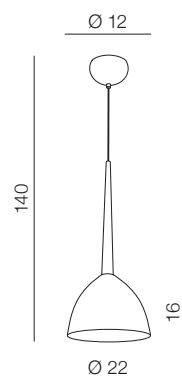

ELIZA

Eliza 1

AZ3334

(black)

E14 1xMax 60W only LED
metal/glass

Eliza 3

AZ3333

(black)

E14 3xMax 60W only LED
metal/glass