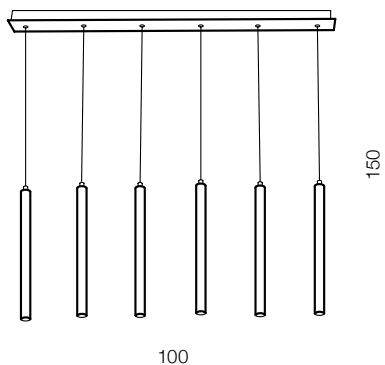

Izolda 1 LED

AZ3339

(black)

LED 5W 425lm 3000K
metal/rubber wood

Izolda 6 LED

AZ3340

(black)

LED 30W 2550lm 3000K
metal/rubber wood