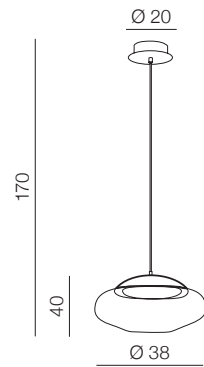

Helena A LED

AZ3341

(brass)

LED 21W 1785lm 3000K
metal/brass/glass

Helena B LED

AZ3342

(brass)

LED 14W 1190lm 3000K
metal/brass/glass

Helena C LED

AZ4668

(brass)

LED 23W 1200lm 3000K
metal/glass