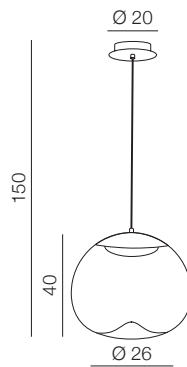

Helena A LED

AZ3341

(brass)

LED 21W 1785lm 3000K
metal/brass/glass

Helena B LED

AZ3342

(brass)

LED 14W 1190lm 3000K
metal/brass/glass

Helena C LED

AZ4668

(brass)

LED 23W 1200lm 3000K
metal/glass