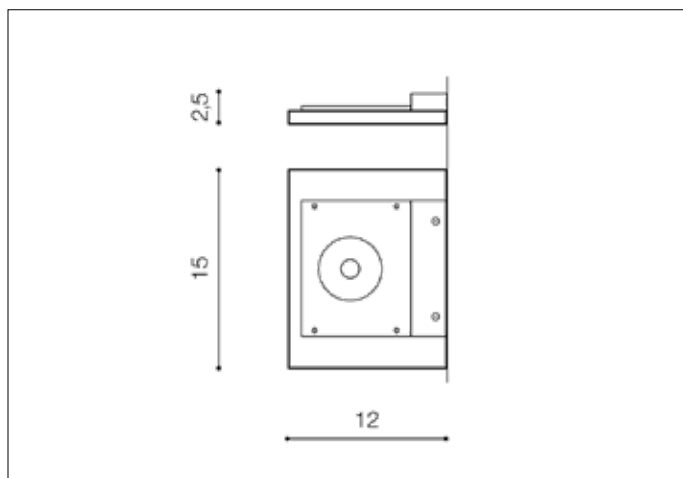

AZzardo[®]
LIGHTING

LAMBDA WHITE
AZ3345, EAN 5901238433453

Dimensions height / width / length [cm] Product Specifications

Product	2,5 x 15 x 12
Mounting inlet:	N/A x N/A x N/A
Ceiling base:	N/A x N/A x N/A
Shades	N/A x N/A x N/A

Line	TECHNICAL
Type	Wall
Type of track	N/A
Colour	White
Material	Aluminium / Glass
Light source	1
Type of socket	LED INTEGRATED
Lumens	850
Kelvins	3000
Beam angle	N/A
Dimmable	N/A
CCT	N/A
RGB	N/A
RA	N/A
App remote control	N/A
Remote control	N/A
Voltage	230V
Power	10W
Switch location	N/A
Protection class	IP20
Tilt	N/A
Rotation	N/A

Shipping info height / width / length [cm]

BOX 1:	3 x 15,5 x 12,5
BOX 2:	N/A x N/A x N/A
BOX 3:	N/A x N/A x N/A
Net weight [kg]	0,5
Gross weight [kg]	0,6

Energy efficiency

Azzardo Sp. z o.o.
ul. Strzeszyńska 33 60-479 Poznań,
NIP: 929-185-75-07